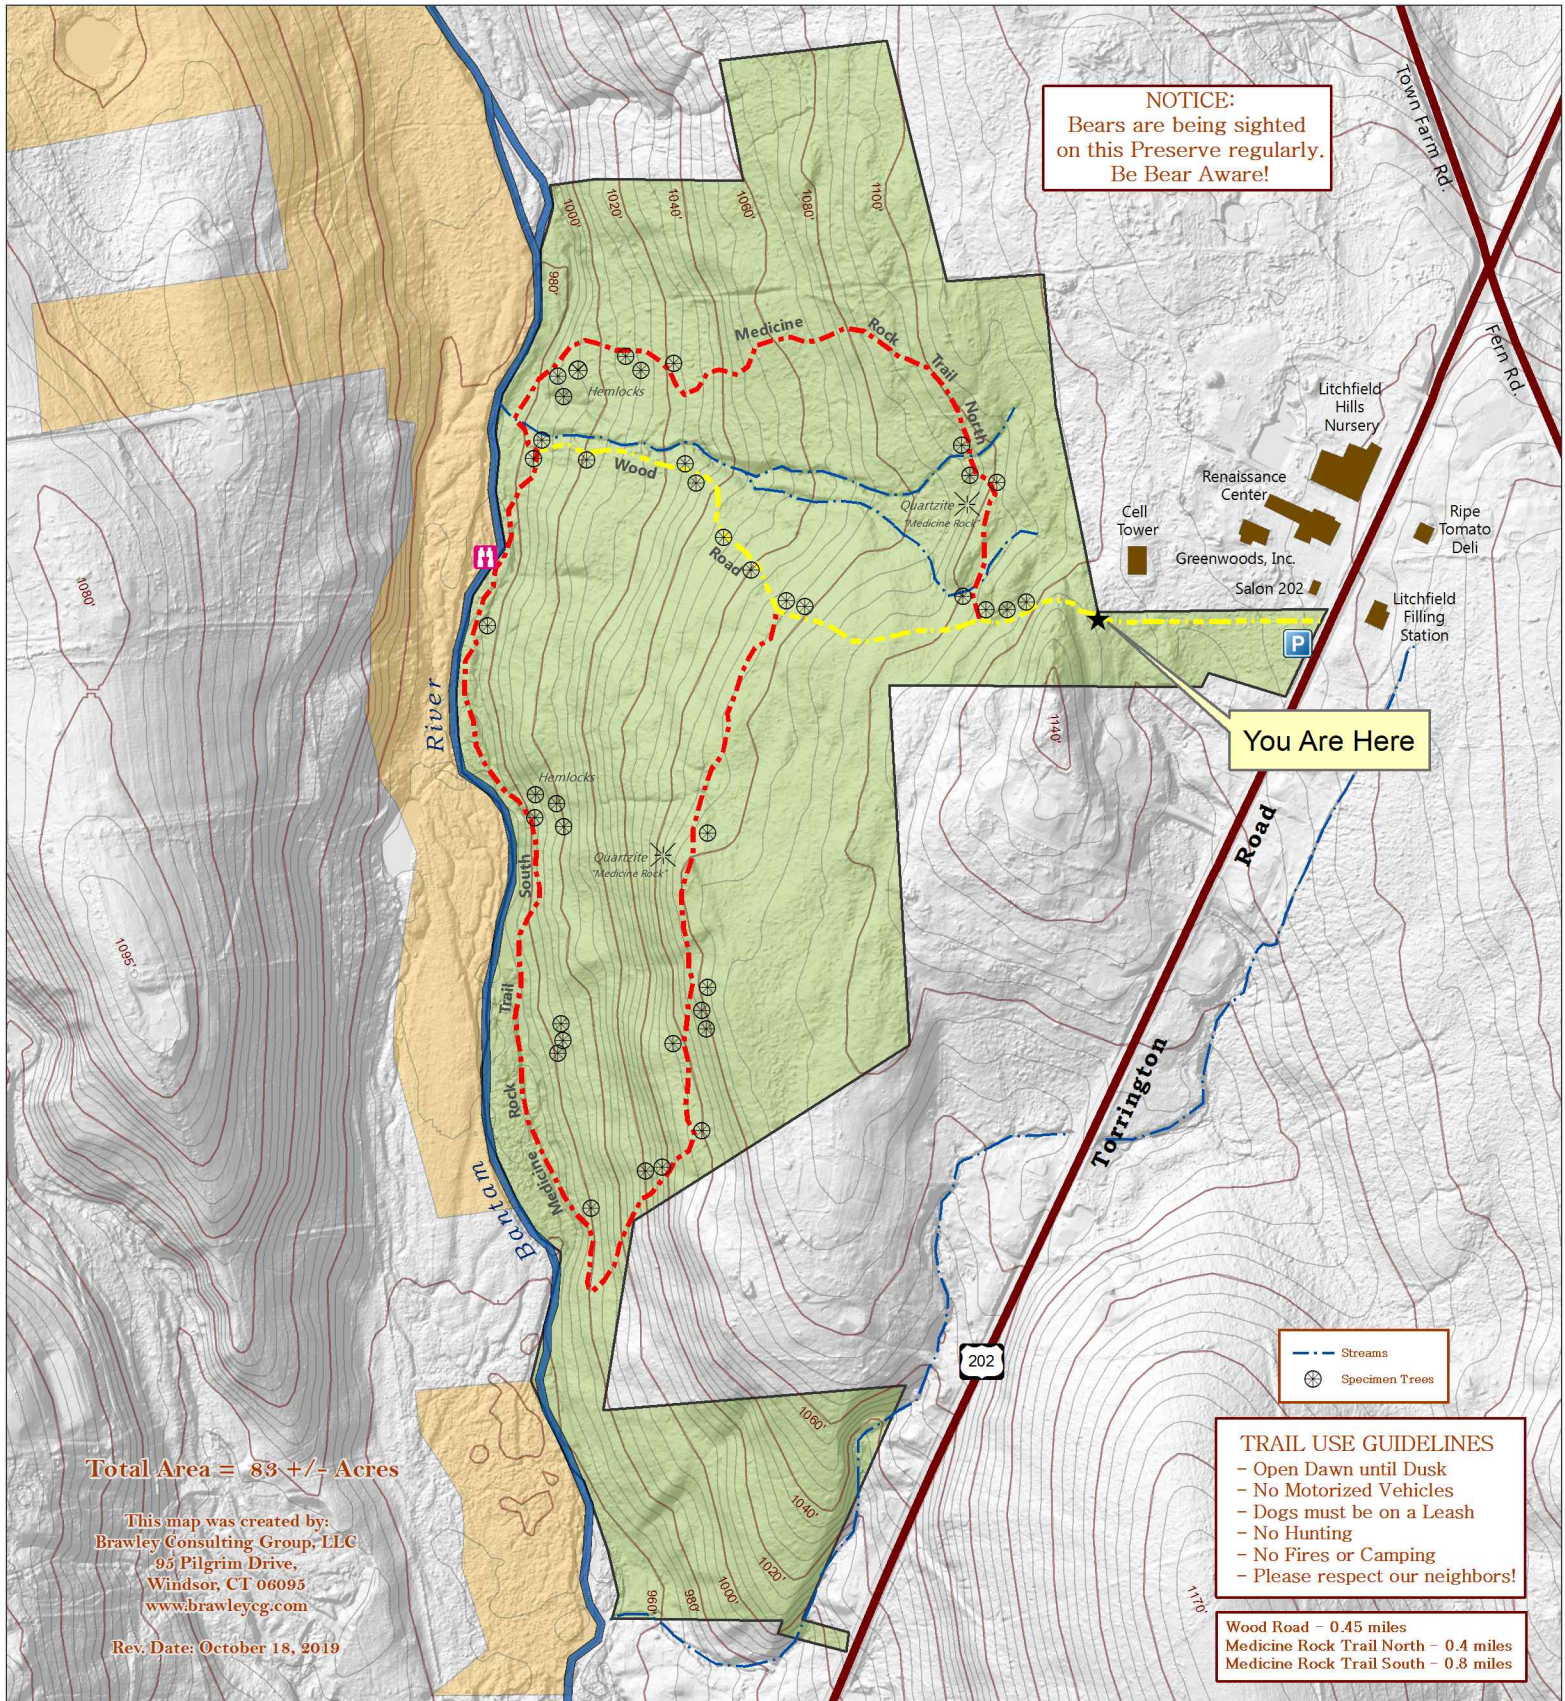

Upper Bantam River Preserve

NOTICE:
Bears are being sighted on this Preserve regularly. Be Bear Aware!

You Are Here

Total Area = 83 +/- Acres

This map was created by:
Brawley Consulting Group, LLC
95 Pilgrim Drive,
Windsor, CT 06095
www.brawleycg.com

Rev. Date: October 18, 2019

TRAIL USE GUIDELINES

- Open Dawn until Dusk
- No Motorized Vehicles
- Dogs must be on a Leash
- No Hunting
- No Fires or Camping
- Please respect our neighbors!

Wood Road - 0.45 miles
Medicine Rock Trail North - 0.4 miles
Medicine Rock Trail South - 0.8 miles

<ul style="list-style-type: none"> Upper Bantam River Preserve LLT Easements Medicine Rock Trail Existing Wood Road 	<p>LITCHFIELD LAND TRUST, INC. P.O. Box 712 LITCHFIELD, CT 06759 WWW.LITCHFIELDLANDTRUST.ORG</p>	 
		