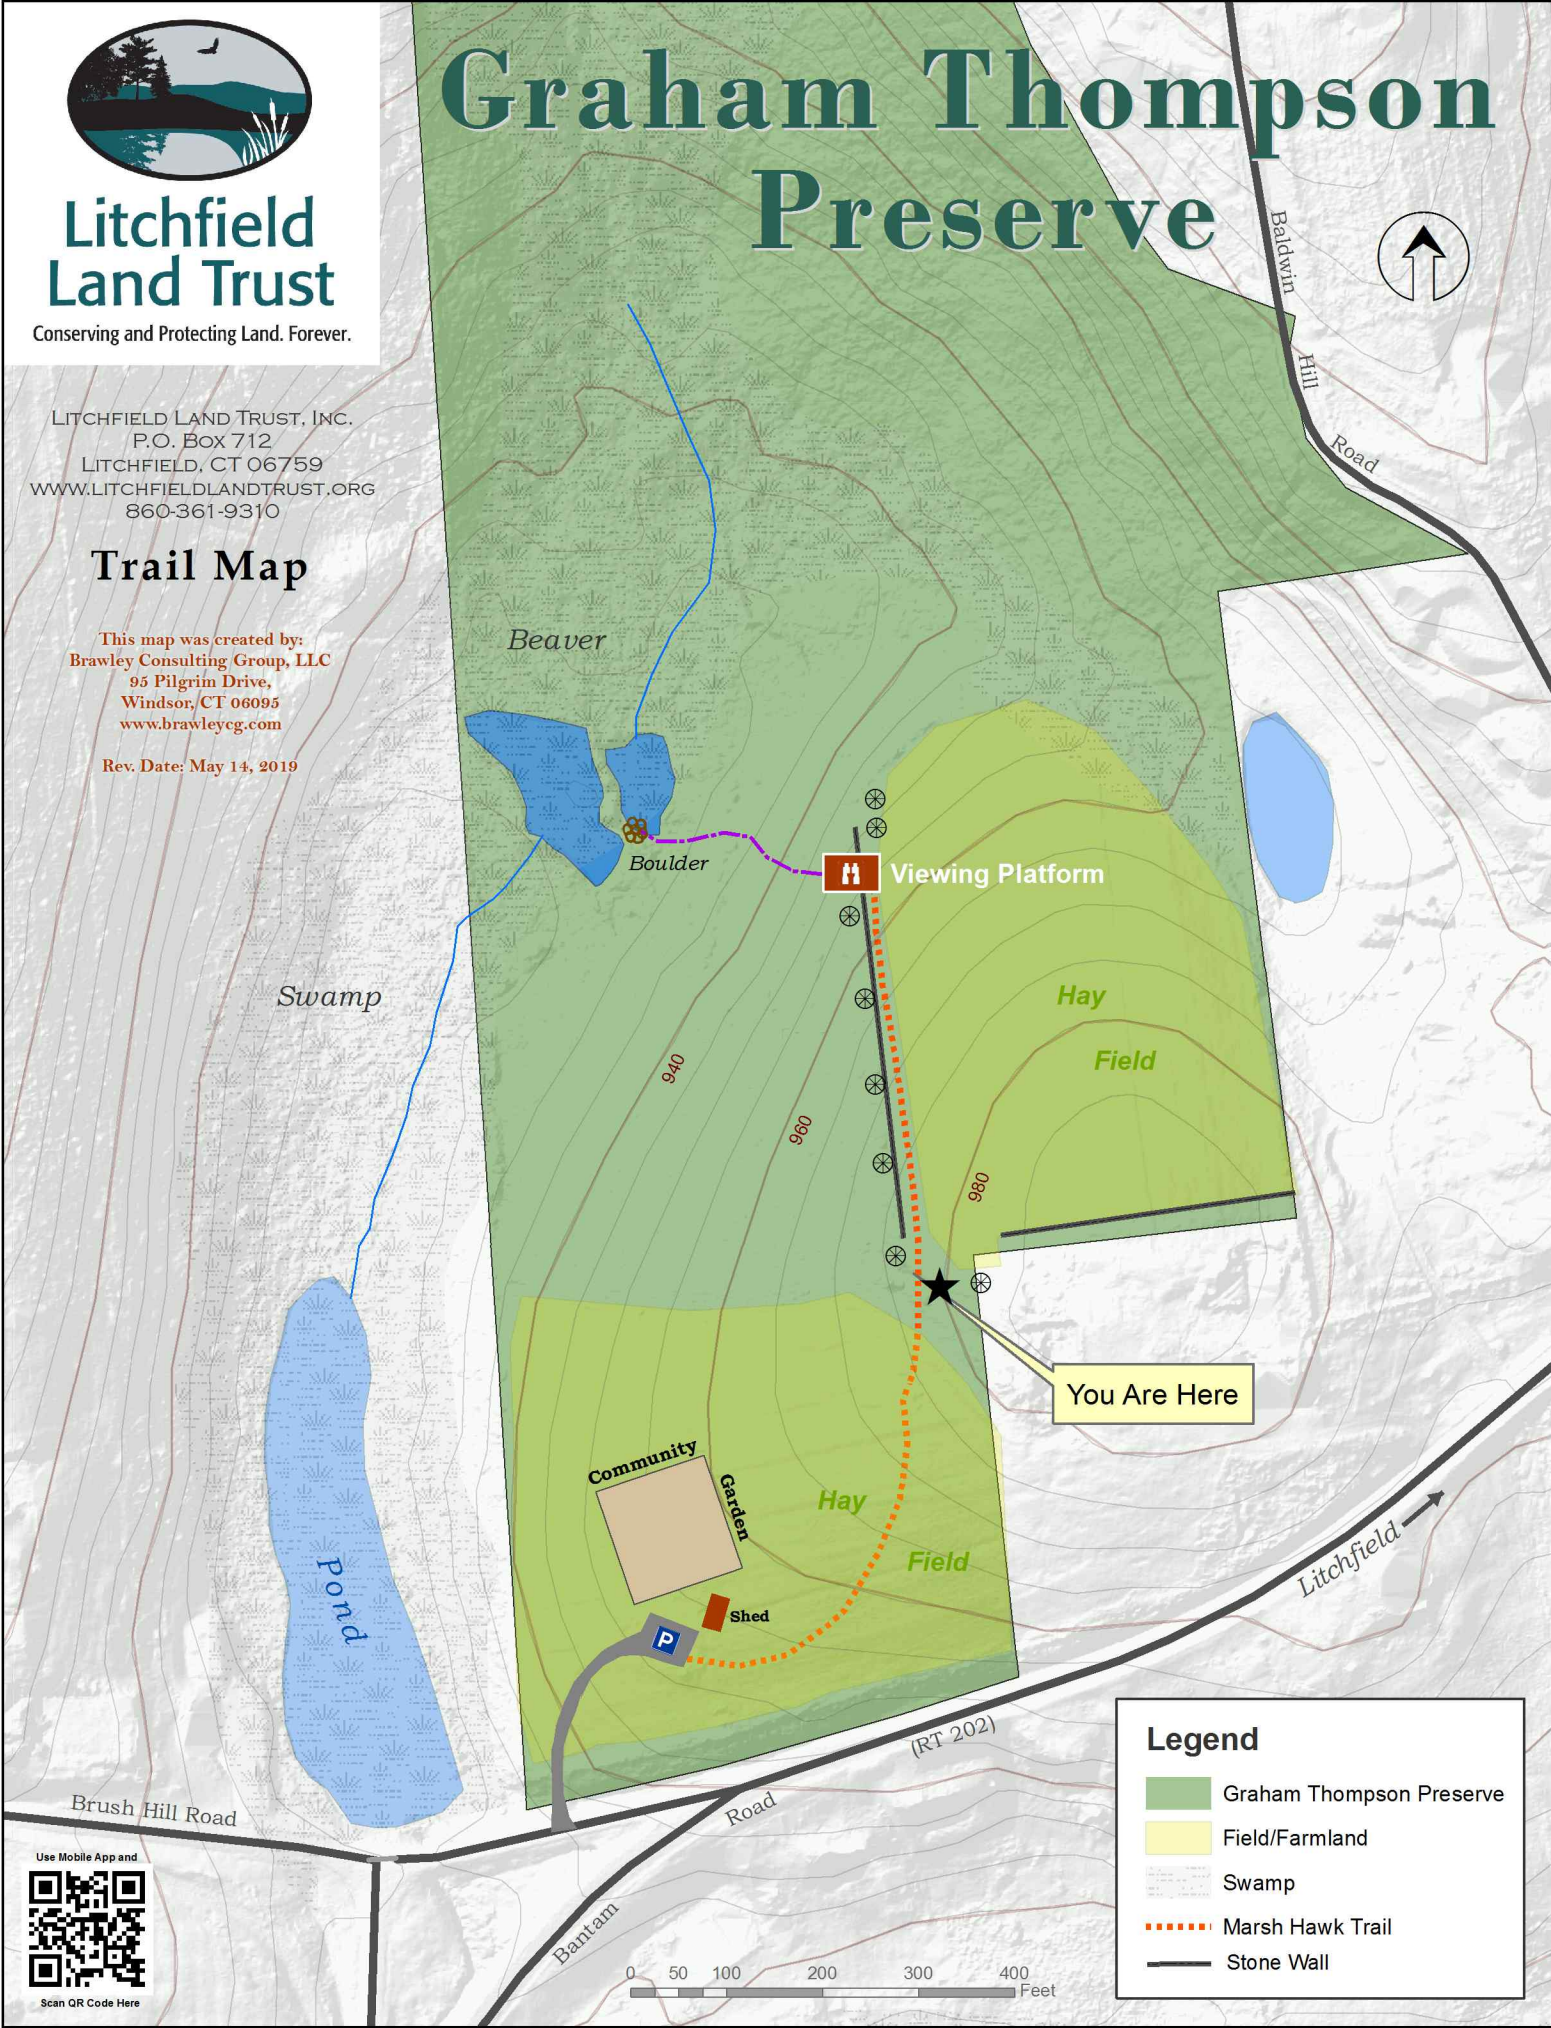

## Trail Map

This map was created by:  
Brawley Consulting Group, LLC  
95 Pilgrim Drive,  
Windsor, CT 06095  
www.brawleycg.com

Rev. Date: May 14, 2019

# Graham Thompson Preserve

**Legend**

- Graham Thompson Preserve
- Field/Farmland
- Swamp
- Marsh Hawk Trail
- Stone Wall

Scan QR Code Here